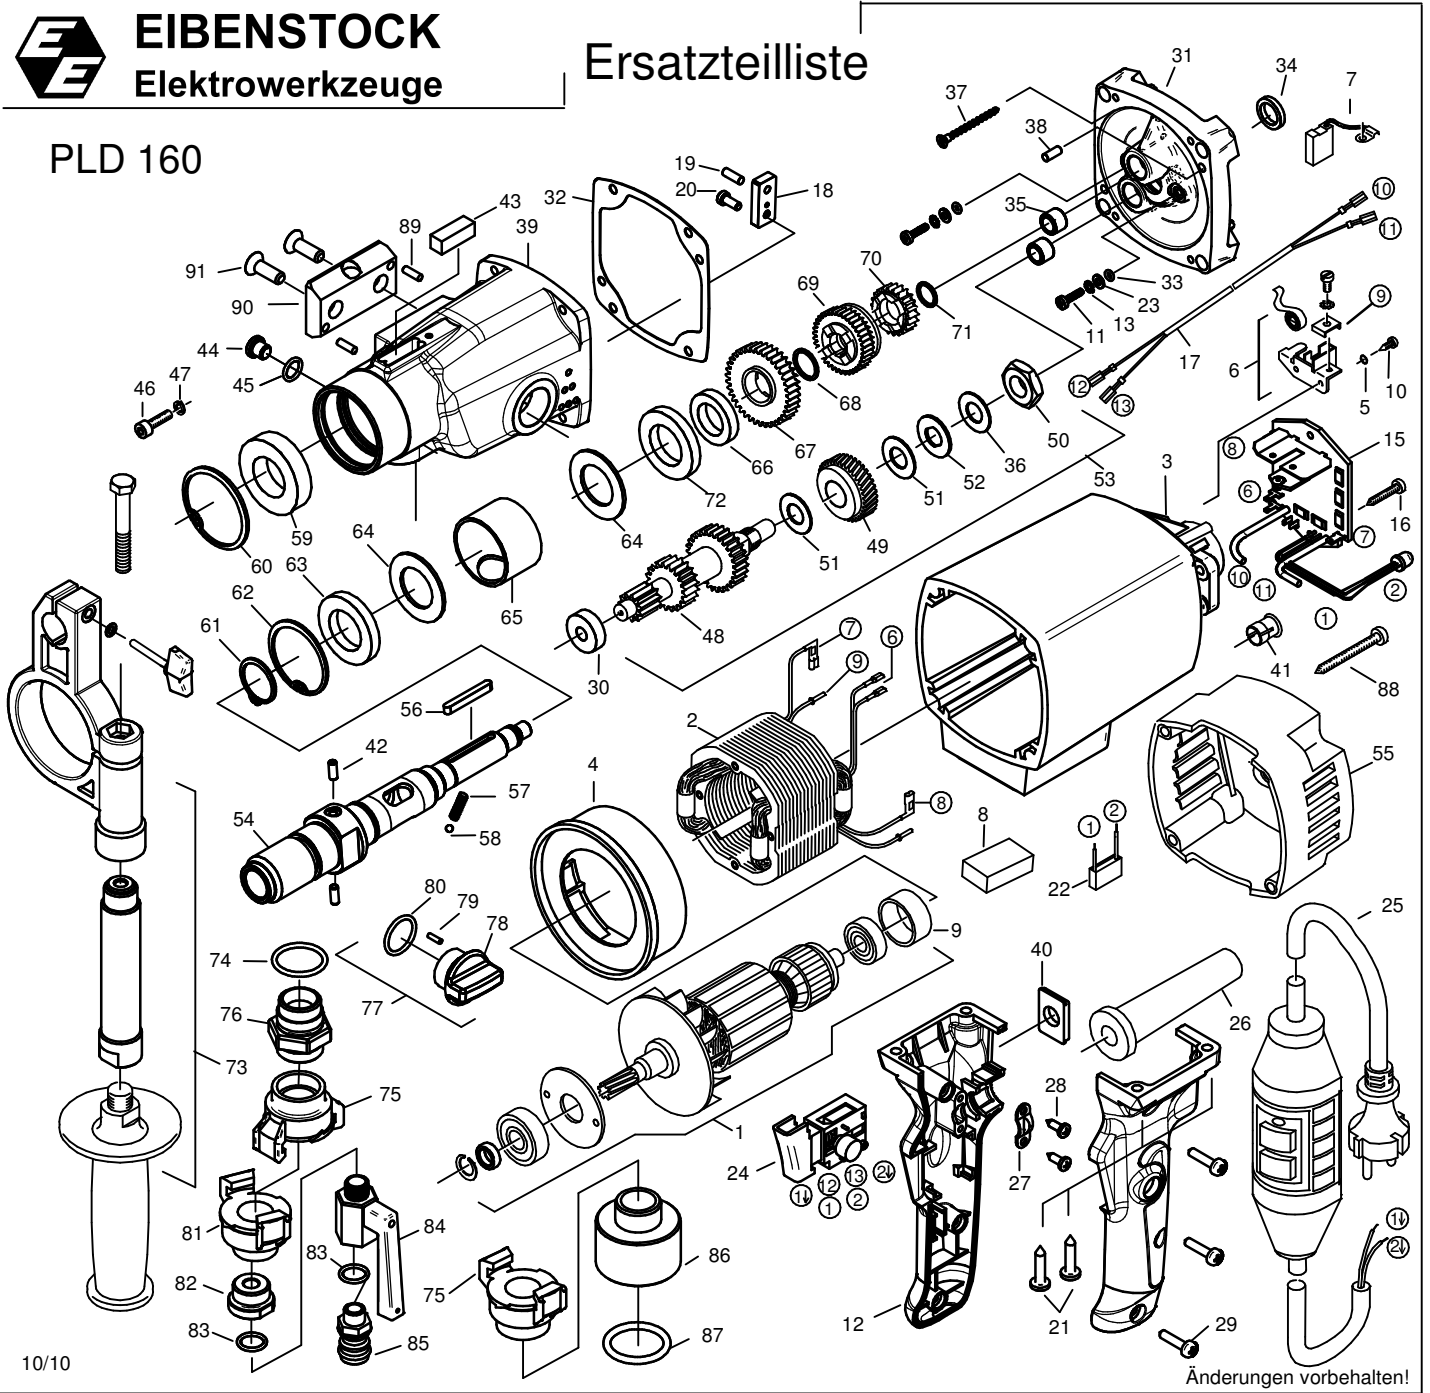

EIBENSTOCK
Elektrowerkzeuge

Ersatzteilliste

PLD 160

PLD 160 - 230 V

0334C000

Nr.	Bezeichnung	Bestellnr.	Stk		Nr.	Bezeichnung	Bestellnr.	Stk	
1	Läufer, kpl.	7343A100	1		47	Federring 5	80201302	4	
2	Polring, kpl.	7343A150	1		48	Zwischenwelle	73331490	1	
3	Motorgehäuse, schwarz	80900161	1		49	Kupplungsrad mit Hülse	73331560	1	
4	Luftleitring	7343A141	1		50	Mutter M12x1	7334C497	1	
5	Federscheibe B4 gewellt	80201385	4		51	Bronzescheibe	85000082	2	
6	Taschenbürstenhalter, kpl.	80201199	2		52	Mitnahmescheibe	73331496	1	
7	Kohlebürste 6,3x16x20L82F10	80700044	2		53	Kupplung, kpl.	7334C493	1	
8	Füllstück	80600306	1		54	Arbeitsspindel mit Hülsen	73334420	1	
9	Lagerkappe	83000031	1		55	Kappe	80900082	1	
10	Gewindefurchschraube CM4x12	80201180	4		56	Paßfeder 5x5x40	80200612	1	
11	Linsenschraube M4x16	80201131	2		57	Druckfeder	80200698	1	
12	Griffhälften	80900211	1		58	Kugel Ø4	80410082	1	
13	Zahnscheibe A4,3	80200752	2		59	Rillenkugellager 60/28 LLU/2A	80410155	1	
14					60	Sicherungsring J 52	80201392	1	
15	Leiterplatte, kpl.	80601199	1		61	Sicherungsring 28/1,5	80201328	1	
16	Blechschrabe HF 4,2x9,5	80201269	2		62	Sicherungsring 47x1,75	80201336	1	
17	Reglerlitze	73339187	1		63	Wellendichtring 28x47x7	83000029	1	
18	Schalthebel	73331542	1		64	Abstreifer	73334425	2	
19	Zylinderstift 5m6x14	80200579	1		65	Distanzstück	73334423	1	
20	Zylinderschraube M5x12	80201230	1		66	Wellendichtring 22x35x7	83000077	1	
21	Blechschrabe HC 5,5x25	80201290	4		67	Losrad 1	73331460	1	
22	Entstörkondensator	73339305	1		68	Seeger-Sprengring SW 18	80200746	1	
23	Scheibe A4,3	80201371	2		69	Schaltrad	73331550	1	
24	Einbauschalter	80600501	1		70	Losrad 2	73331470	1	
25	Anschlußleitung mit PRCD	7334C262	1		71	Seeger-Sprengring SW 14	80200747	1	
26	Kabelausführungsmuffe	83000004	1		72	Wellendichtring 28x45x7	83000094	1	
27	Zugentlastungsschelle	85000020	1		73	Stützgriff, kpl. mit Libelle	7334C695	1	
28	Blechschrabe HC 4,2x16	80201271	2		74	Dichtring 3/4"	73334408	1	
29	Blechschrabe HC 4,8x25	80201281	3		75	Kupplung 3/4"	83000129	2	
30	Rillenkugellager 629	80410015	1		76	Doppelgewindenippel	73334405	1	
31	Getriebelagerschild, grün	73339610	1		77	Schaltung, kpl.	73331545	1	
32	Getriebedichtung	82000400	1		78	Schaltknopf	73331540	1	
33	O-Ring 3,68x1,78 NBR	83000019	2		79	Zylinderstift 3m6x10	80200577	1	
34	Wellendichtring 15x21x3	83000042	1		80	O-Ring 22x2,5	83000036	1	
35	Nadelhülse HK 1010	80420115	2		81	Kupplung 1/2"	83000133	1	
36	Tellerfeder 28x14,2x1,25	80200715	2		82	Reduziernippel	83000128	1	
37	PT-Schraube 50x30	80201394	4		83	Dichtring 1/4"	83000107	2	
38	Steckerbstift 5x12	80200584	2		84	Kugelhahn	83000141	1	
39	Getriebegehäuse, schwarz	73334400	1		85	Anschlußstück Gardena Ms	83000124	1	
40	Abdeckung für Griff	73345267	1		86	Adapter f. Staubabsaugung	76RK4975	1	
41	Halterung	80601153	1		87	O-Ring 35x4 NBR 70	83000047	1	
42	Zylinderstift 5m6x12	80200574	2		88	Blechschrabe HC 4,8x45	80201267	4	
43	Horizontallibelle	85000152	1		89	Zylinderstift 5m6x12	80200574	2	
44	Verschlussschraube 1/8"	80201406	1		90	Prisma	73334410	1	
45	Dichtring 1/8"	83000106	1		91	Innensechskantschraube M10x25	80201173	2	
46	Innensechskantschraube M5x20	80201121	4